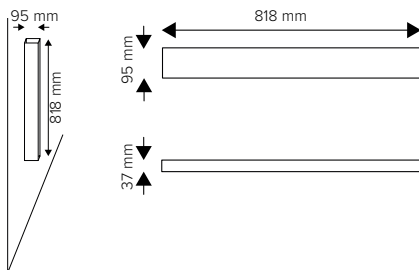

Environment
friendly

Low
consumption

Long
service life

Excellent
CRI

TECHNICAL DATA

K-MOENIA Wall-mounted luminaire

Luminous source	LED module (linear)
Connected load	50 W
Luminous flux	2,240 lm
Colour temperature	2,700 K
CRI	85
Protection category	IP 20
Service lifetime	L80/B10 50,000h
Tests / approvals	CE / RoHs Conformity
Weight	2.3 kg
Operating voltage	230 VAC
Protection class	II
Mounting	Surface-mounted (wall)

Dimensions

ORDER DATA

Art.No.	Luminaire
K-MO30301	K-Moenia wall-mounted luminaire / Fixed White / 30° frosted optic / White (RAL 9003)
K-MO30304	K-Moenia wall-mounted luminaire / Fixed White / 30° frosted optic / Brushed aluminium