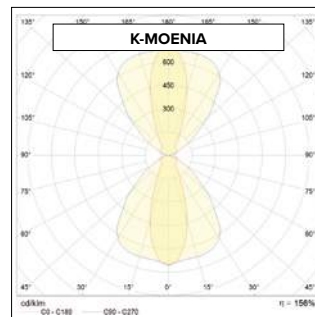

Dimensions

ORDER DATA

Art.No.	Luminaire
K-MO30301	K-Moenia wall-mounted luminaire / Fixed White / 30° frosted optic / White (RAL 9003)
K-MO30304	K-Moenia wall-mounted luminaire / Fixed White / 30° frosted optic / Brushed aluminium

PI-LED Variant available on request.

Art.No.	Accessory
K-ZMO30001	Aluminium wall spacers, 10 mm, 2 pcs.

Notes

All luminaire specifications are subject to a tolerance of +/- 15%; all electrical data is subject to a tolerance of +/-15%. Unless otherwise specified, the values are based on 3,000 K and an ambient temperature of 25°C. Permissible operating temperature 10°C to 35°C. The manufacturer reserves the right to change any product specification without prior notice. More documents can be found at www.kiteo.eu.