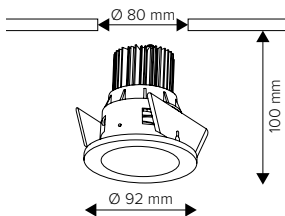

Environment
friendly

Low
consumption

Long
service life

TECHNICAL DATA

K-VIVERE Recessed luminaire

Luminous source	LED module
Power supply	included (delivery)
Connected load	4,5 W
Beam angle	40°
Luminous flux	520 lm
Colour temperature	3,000 K
CRI	90
Protection category	IP 44
Service lifetime	L90 50.000h
Tests / approvals	CE / RoHS Conformity
Weight	0,1 kg
Operating voltage	230 VAC
Control mode	Switchable
Protection class	III
Mounting	Flush-mounted

Dimensions

K-Vivere round

K-Vivere square

ORDER DATA

Art.No.	Luminaire
K-VE-E-FW-CM	K-Vivere recessed luminaire square / Fixed White / 40° / matt chrome
K-VE-E-FW-WH	K-Vivere recessed luminaire square / Fixed White / 40° / white
K-VE-R-FW-CM	K-Vivere recessed luminaire round / Fixed White / 40° / matt chrome
K-VE-R-FW-WH	K-Vivere recessed luminaire round / Fixed White / 40° / white