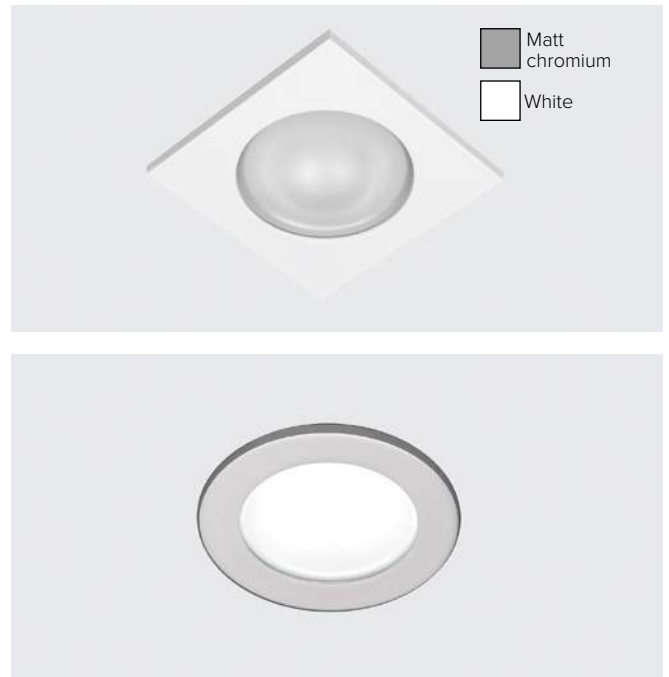

K-VIVERE

THE VERSATILE LIGHTING EXPERT

- Compact Downlight
- Small construction size
- Soft light mixing and uniform light distribution
- Frosted safety glass
- Die cast aluminium housing
- Solid aluminium heat sink
- Mounting: Flush-mounted

Environment
friendly

Low
consumption

Long
service life

TECHNICAL DATA

K-VIVERE Recessed luminaire

Luminous source	LED module
Power supply	included (delivery)
Connected load	4,5 W
Beam angle	40°
Luminous flux	520 lm
Colour temperature	3,000 K
CRI	90
Protection category	IP 44
Service lifetime	L90 50.000h
Tests / approvals	CE / RoHS Conformity
Weight	0,1 kg
Operating voltage	230 VAC
Control mode	Switchable
Protection class	III
Mounting	Flush-mounted

Dimensions

K-Vivere round

K-Vivere square

ORDER DATA

Art.No.	Luminaire
K-VE-E-FW-CM	K-Vivere recessed luminaire square / Fixed White / 40° / matt chrome
K-VE-E-FW-WH	K-Vivere recessed luminaire square / Fixed White / 40° / white
K-VE-R-FW-CM	K-Vivere recessed luminaire round / Fixed White / 40° / matt chrome
K-VE-R-FW-WH	K-Vivere recessed luminaire round / Fixed White / 40° / white