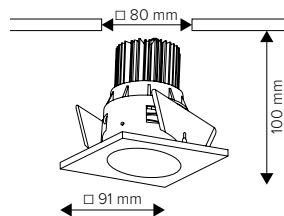

Environment
friendly

Low
consumption

Long
service life

TECHNICAL DATA

K-VIVERE Recessed luminaire

Luminous source	LED module
Power supply	included (delivery)
Connected load	4,5 W
Beam angle	40°
Luminous flux	520 lm
Colour temperature	3,000 K
CRI	90
Protection category	IP 44
Service lifetime	L90 50.000h
Tests / approvals	CE / RoHS Conformity
Weight	0,1 kg
Operating voltage	230 VAC
Control mode	Switchable
Protection class	III
Mounting	Flush-mounted

Dimensions

K-Vivere round

K-Vivere square

ORDER DATA

Art.No.	Luminaire
K-VE-E-FW-CM	K-Vivere recessed luminaire square / Fixed White / 40° / matt chrome
K-VE-E-FW-WH	K-Vivere recessed luminaire square / Fixed White / 40° / white
K-VE-R-FW-CM	K-Vivere recessed luminaire round / Fixed White / 40° / matt chrome
K-VE-R-FW-WH	K-Vivere recessed luminaire round / Fixed White / 40° / white