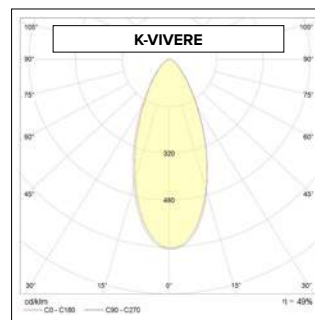

Environment
friendly

Low
consumption

Long
service life

TECHNICAL DATA

K-VIVERE Recessed luminaire

Luminous source	LED module
Power supply	included (delivery)
Connected load	4,5 W
Beam angle	40°
Luminous flux	520 lm
Colour temperature	3,000 K
CRI	90
Protection category	IP 44
Service lifetime	L90 50.000h
Tests / approvals	CE / RoHS Conformity
Weight	0,1 kg
Operating voltage	230 VAC
Control mode	Switchable
Protection class	III
Mounting	Flush-mounted

Dimensions

K-Vivere round

K-Vivere square

ORDER DATA

Art.No.	Luminaire
K-VE-E-FW-CM	K-Vivere recessed luminaire square / Fixed White / 40° / matt chrome
K-VE-E-FW-WH	K-Vivere recessed luminaire square / Fixed White / 40° / white
K-VE-R-FW-CM	K-Vivere recessed luminaire round / Fixed White / 40° / matt chrome
K-VE-R-FW-WH	K-Vivere recessed luminaire round / Fixed White / 40° / white